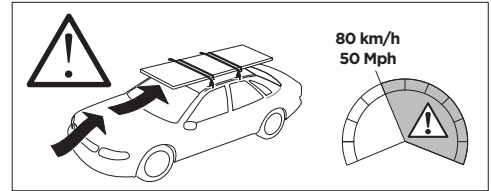

1

Kit 5051

VOLKSWAGEN Polo (Mk. IV), 5-dr Hatchback, 02-09

ISO 11154-E