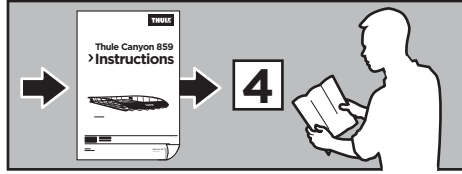

Thule Canyon Extension 8591

➤ Instructions

Carrier Basket Extension

CITY CRASH

Complies with ISO norm

2

i