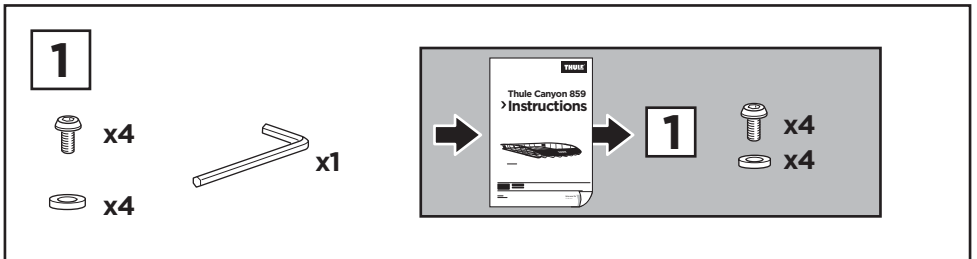

Thule Canyon Extension 8591

➤ Instructions

Carrier Basket Extension

CITY CRASH

Complies with ISO norm

2

i