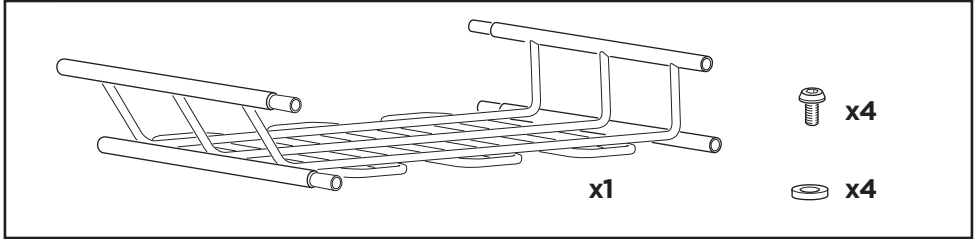

Thule Canyon Extension 8591

➤ Instructions

Carrier Basket Extension

CITY CRASH

Complies with ISO norm

2

i