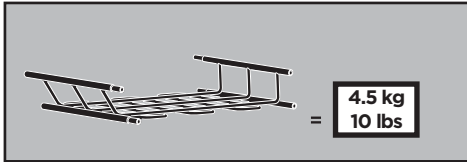

Thule Canyon Extension 8591

➤ Instructions

Carrier Basket Extension

CITY CRASH

Complies with ISO norm

2

i