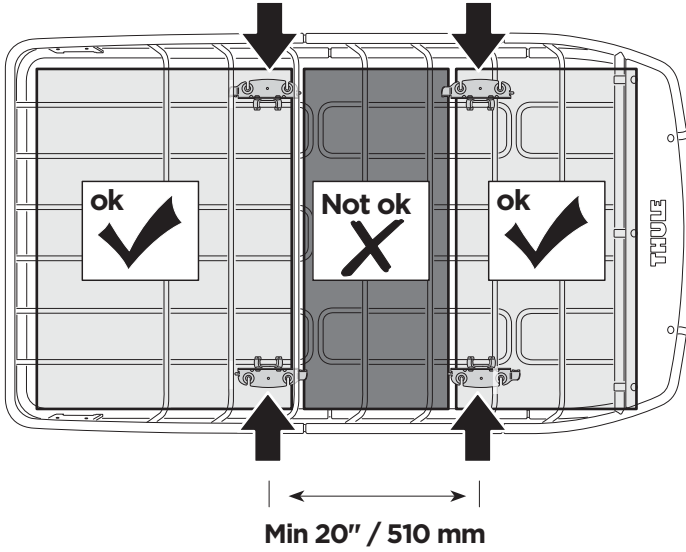

Thule Canyon Extension 8591

➤ Instructions

Carrier Basket Extension

CITY CRASH

Complies with ISO norm

2

i